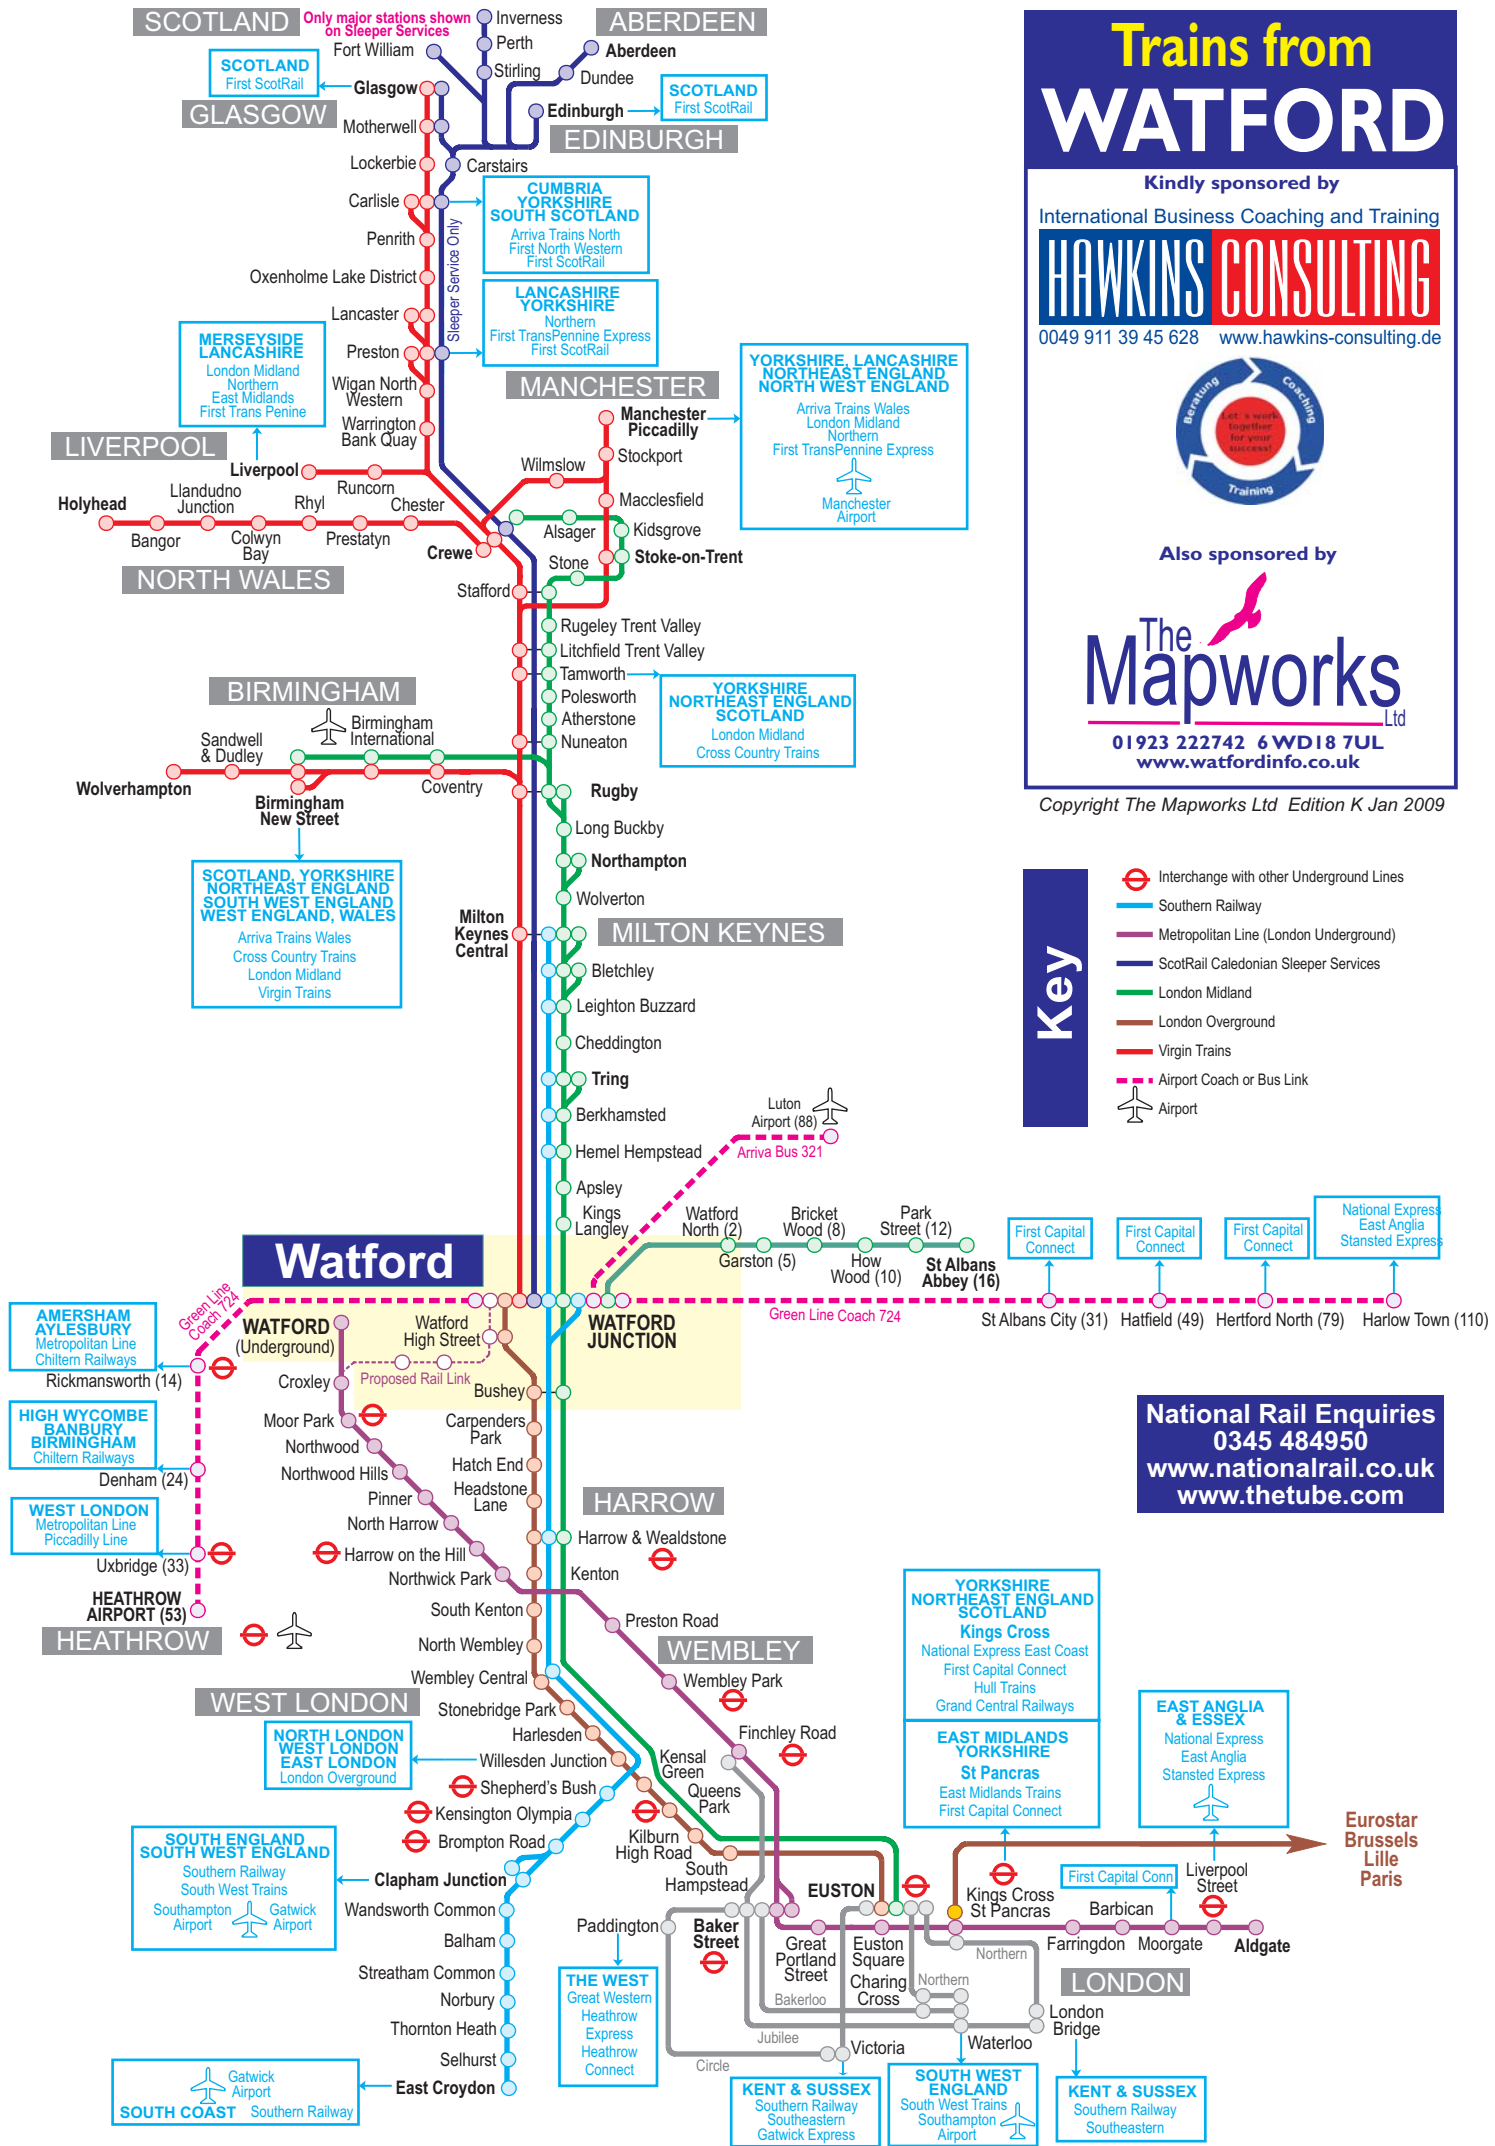

Key

- Interchange with other Underground Lines
- Southern Railway
- Metropolitan Line (London Underground)
- ScotRail Caledonian Sleeper Services
- London Midland
- London Overground
- Virgin Trains
- Airport Coach or Bus Link
- Airport